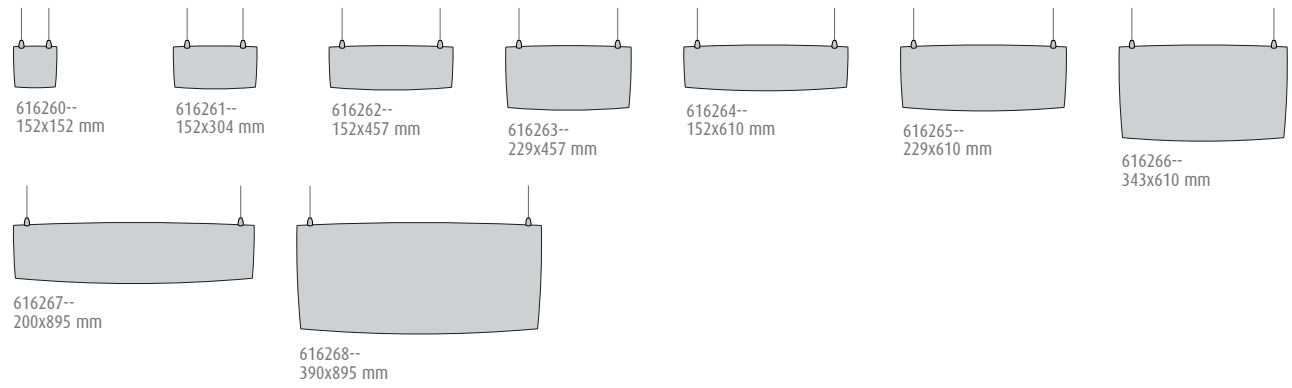

Paperflex

Suspended

Wall Signs Tactile