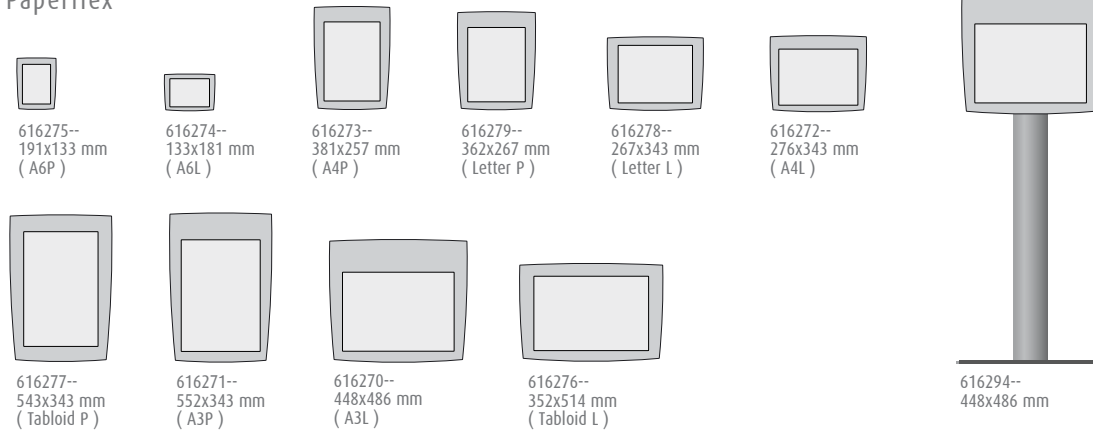

Paperflex

Suspended

Wall Signs Tactile