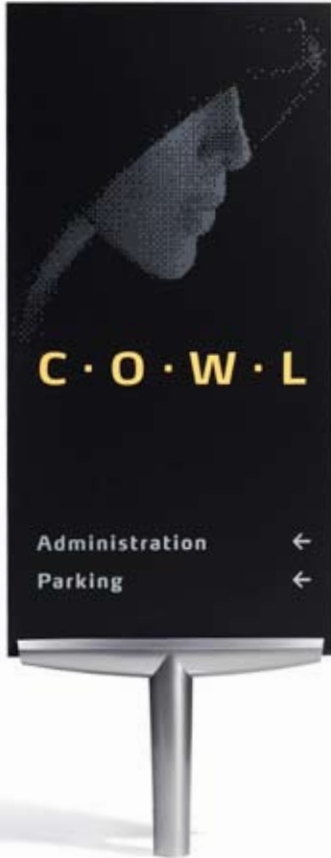

Macer

Simplicity is the keyword for Macer – from design to construction. With its clean lines, Macer will support your message regarding identity or wayfinding and has set new standards within exterior signage.

Intelligent Design

Macer brings together only 3 elements – a steel support for strength, a protective cover for elegance and a panel to support your identity and wayfinding information.

Due to its freedom of construction, any panel shape can be achieved – combined with direct printing, digital graphics or applied vinyl text, Macer creates a unique experience for your brand.

Durability

Macer is designed to resist wind and weather. Constructed from galvanised steel, etronite and painted aluminium, Macer will look good for a long time. Panels can be changed over time to support your changing brand or communication needs.